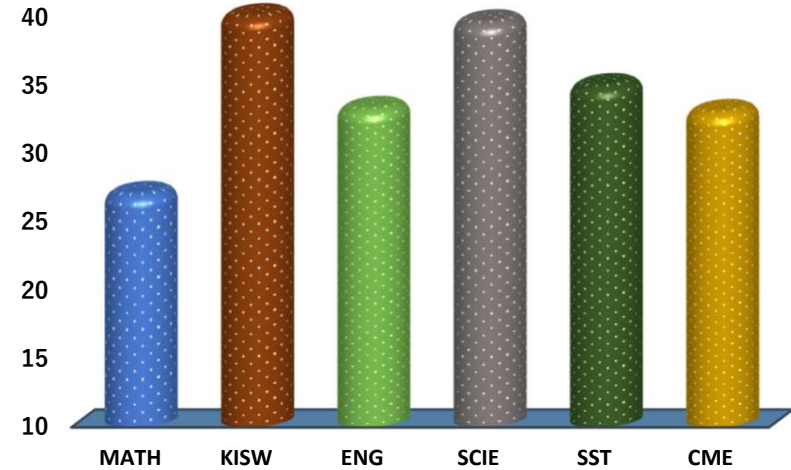

FARAJA ISLAMIC

REGION: DAR ES SALAAM

SCHOOL AVERAGE

35.5

DISTRICT: ILALA

SUBJECT AND GRADE PERFORMANCE ANALYSIS

SUBJECT RANKING

KISWAHILI	45.1	90%	1
SCIENCE	39.6	79%	2
SOCIAL STUDIES	34.9	70%	3
ENGLISH	33.2	66%	4
CIVIC AND MORAL EDUCATION	33.0	66%	5
MATHEMATICS	27.0	54%	6

SUBJECT GRADE ANALYSIS

SUBJECT/GRADE	A	B	C	D	E
MATHEMATICS	0	3	4	2	0
KISWAHILI	9	0	0	0	0
ENGLISH	0	6	3	0	0
SCIENCE	2	7	0	0	0
SOCIAL STUDIES	0	9	0	0	0
CIVIC AND MORAL	0	7	2	0	0

OVERALL GRADE ANALYSIS

A	0	9	0%
B	9		100%
C	0		0%
D	0		0%
E	0		0%

CHART SUBJECT ANALYSIS

BOYS VS GIRLS PERFORMANCE

	SAT		SAT	9
	6		3	
	69%		75%	

REGISTERED	9	100%
SEATED	9	100%
ABSENTEES	0	0%
PASSED	9	100%
FAILED	0	0%